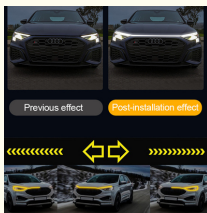

More Images

5 times stickier Improved easy opening

Product Description

Product Description:

Car Interior Atmosphere Lights are the perfect way to light up your car's interior and add a touch of style and creativity. They are designed to be waterproof and provide a bright and vibrant atmosphere to your vehicle. With a length of 1.2/1.5/1.8 and an easy installation method of stickers, you can enjoy the atmosphere of your car with a beautiful and unique light. Made with a silicone tube and LED lamp beads, these car atmosphere lights are created to be long-lasting and durable. Not only do they provide a decorative atmosphere, but they also function as DRL lights and can show for start and turn lights. Whether you are looking for a creative way to decorate your car's interior or want to boost the atmosphere of your car, these car interior decoration lights are the perfect way to achieve both.

Our Product Introduction