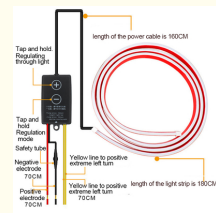

More Images

5 times stickier Improved easy opening

Product Description

Product Description:

Car Interior Atmosphere Lights are the perfect way to light up your car's interior and add a touch of style and creativity. They are designed to be waterproof and provide a bright and vibrant atmosphere to your vehicle. With a length of 1.2/1.5/1.8 and an easy installation method of stickers, you can enjoy the atmosphere of your car with a beautiful and unique light. Made with a silicone tube and LED lamp beads, these car atmosphere lights are created to be long-lasting and durable. Not only do they provide a decorative atmosphere, but they also function as DRL lights and can show for start and turn lights. Whether you are looking for a creative way to decorate your car's interior or want to boost the atmosphere of your car, these car interior decoration lights are the perfect way to achieve both.

Our Product Introduction